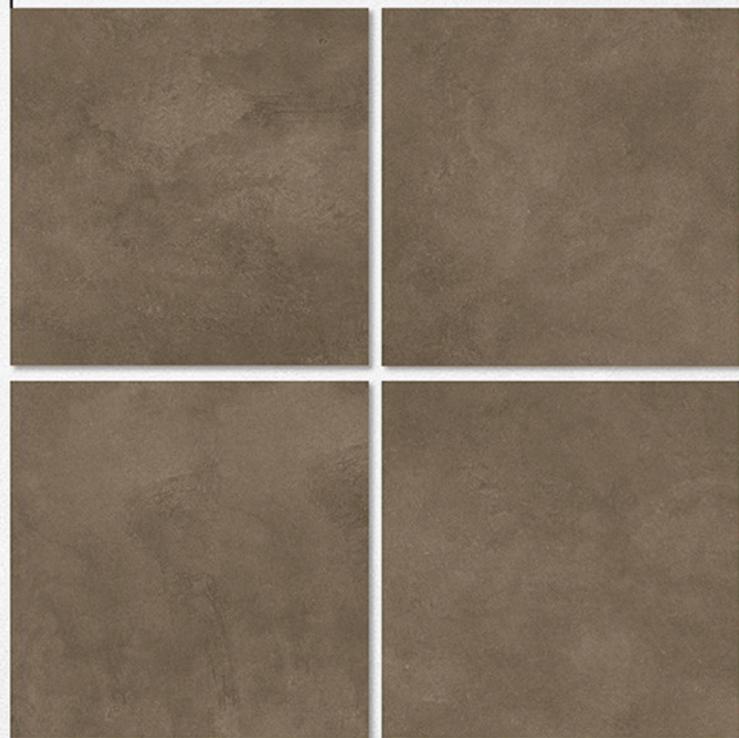

600X600mm GVT/PGVT
FINISH:MATT

5035

600X600mm GVT/PGVT
FINISH:MATT

5036

600X600mm GVT/PGVT
FINISH:MATT

5037

600X600mm GVT/PGVT
FINISH:MATT

5038